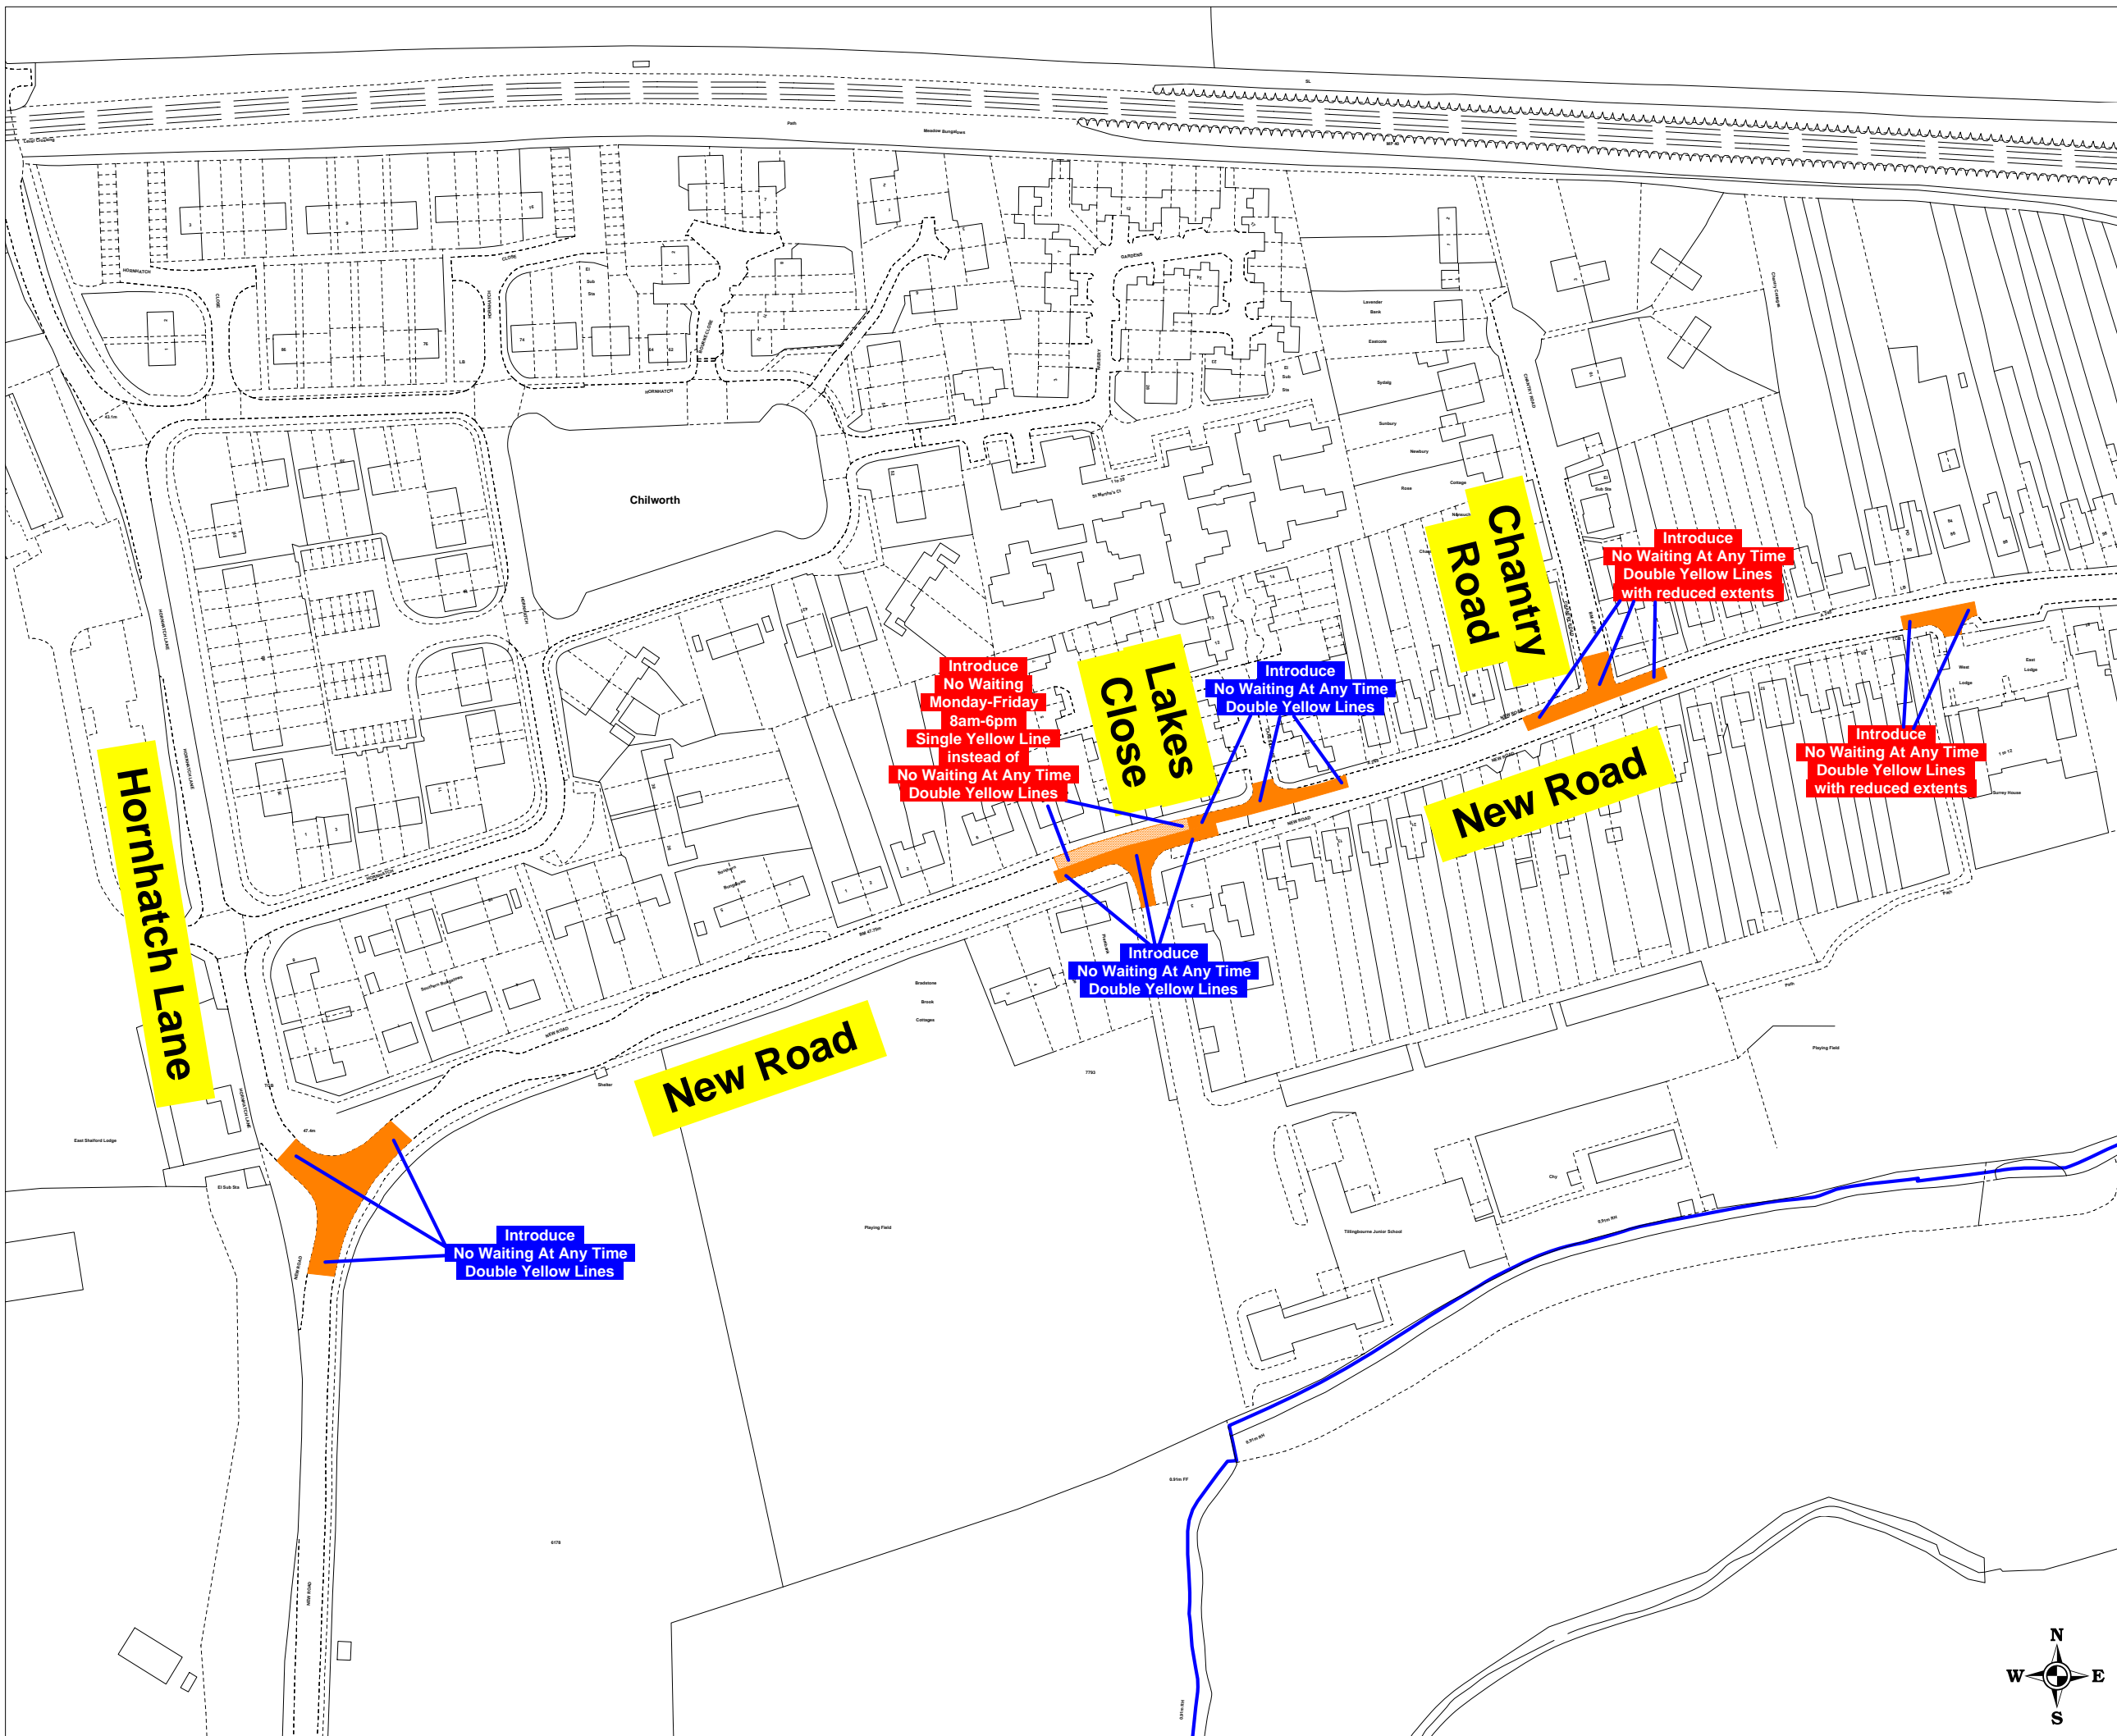

Reproduced from Ordnance Survey Material.
HM SO Crown Copyright. All rights reserved.
Guildford Borough Council
Licence No: 100019625, 2011

DRAWING TITLE
 Guildford On-Street Parking Review
 Ad-Hoc Changes to be Made
 New Road, Chilworth (Plan 1 of 2)

SCALE	1 : 1750 at A3
DATE	01/03/2012
DRAWING No.	GBC/APH/NewRoad1RevBMade
DRAWN BY	ANDREW HARKIN